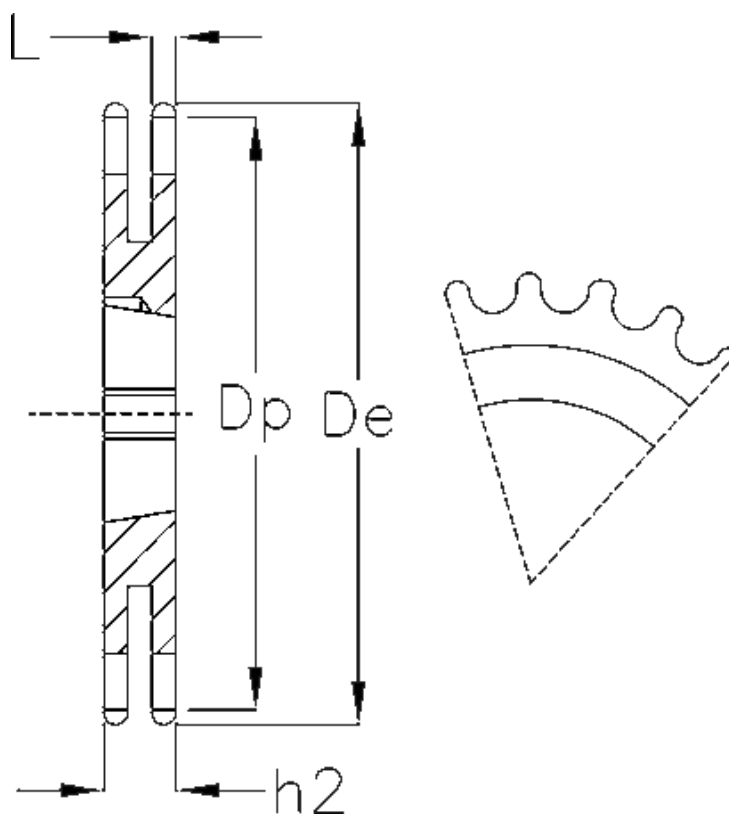

Article number: 616032008013

Description: Taperbored sprocket 16 B-2 Z=13 duplex
for bushing 2012

Measures

Buchse = 2012
C = 2.5
Chain = 16 B-2
Chain size = 1" x 17,02 mm
De = 117
Dp = 106.12
H = 47.7
h2 = 47.7

Material = Stål
Number of teeth = 13